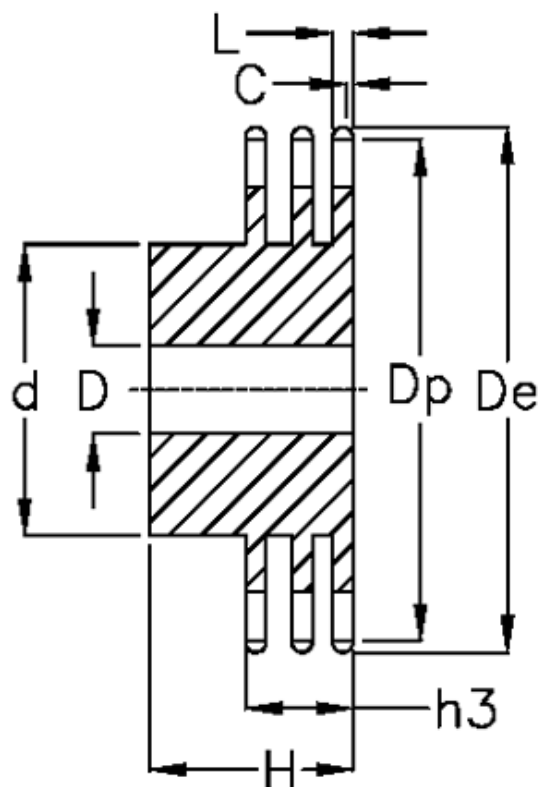

Article number: 616013010016

Description: Sprocket 24 B-3 Z=16 triplex  
predrilled

## Measures

C	= 4	h3	= 120.3
d	= *140	L	= 23.6
D	= 25±0,5	Number of teeth	= 16
De	= 210.3		
Dp	= 195.3		
For chain size	= 1 1/2" x 1"		
For chain type	= 24 B-3		
H	= 150		